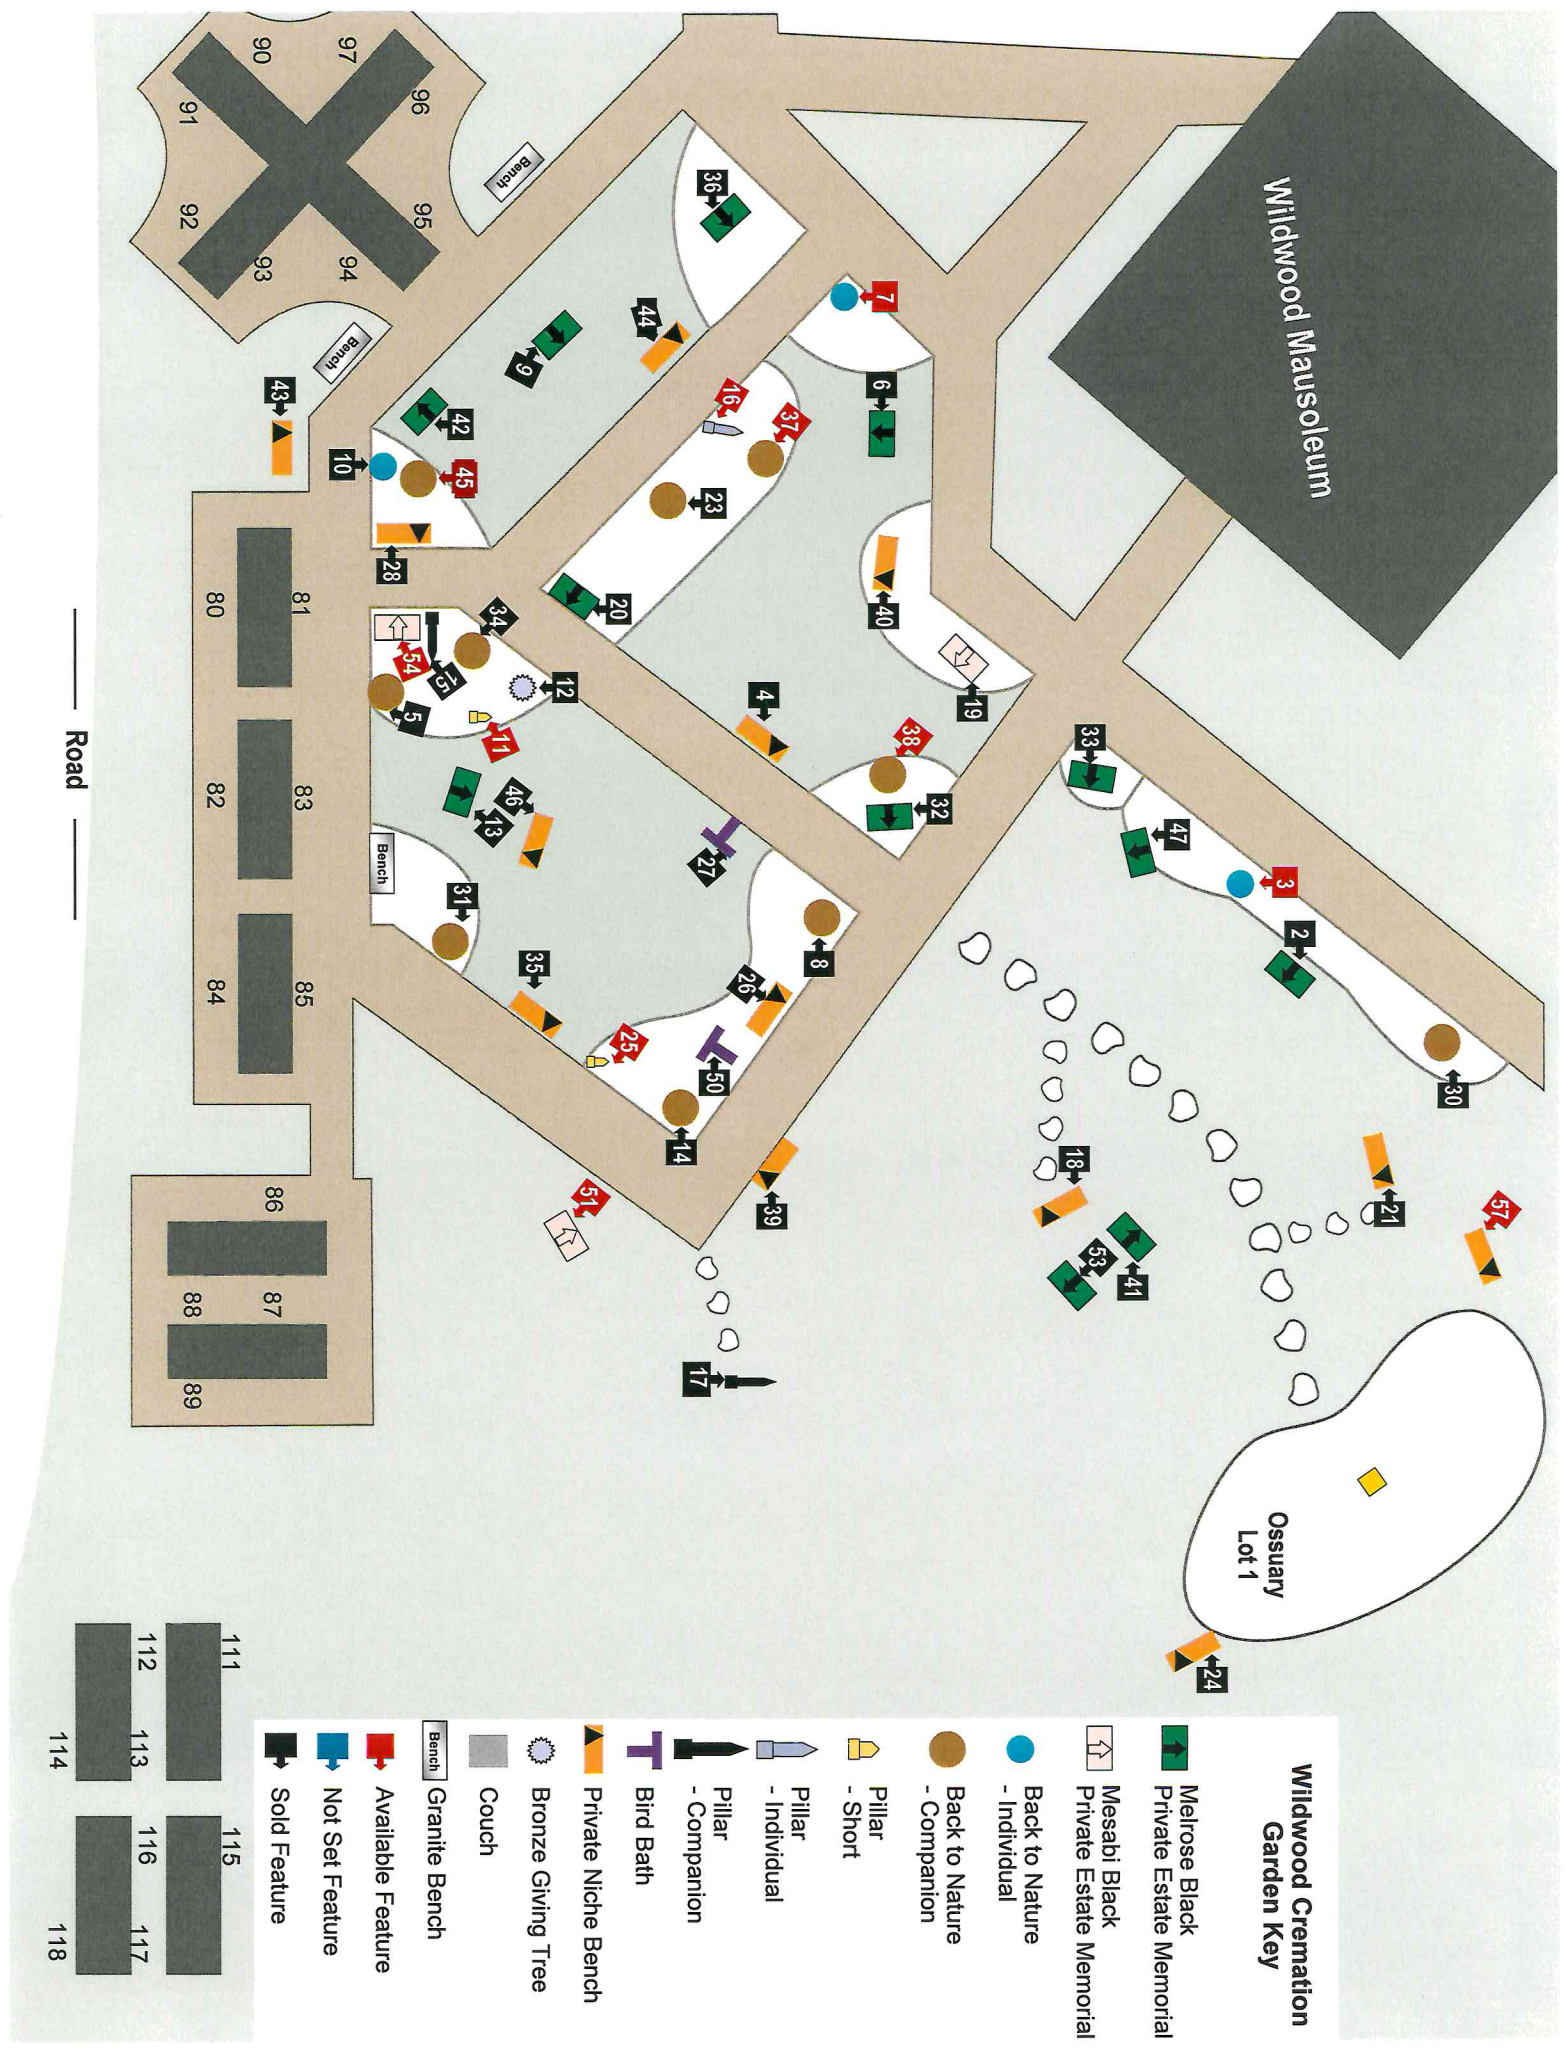

Wildwood Mausoleum

Ossuary
Lot 1

**Wildwood Cremation
Garden Key**

- Melrose Black Private Estate Memorial
- Mesabi Black Private Estate Memorial
- Back to Nature - Individual
- Back to Nature - Companion
- Pillar - Short
- Pillar - Individual
- Pillar - Companion
- Bird Bath
- Private Niche Bench
- Bronze Giving Tree
- Couch
- Granite Bench
- Available Feature
- Not Set Feature
- Sold Feature

- 111
- 112
- 113
- 114
- 115
- 116
- 117
- 118

Road

October 5, 2021