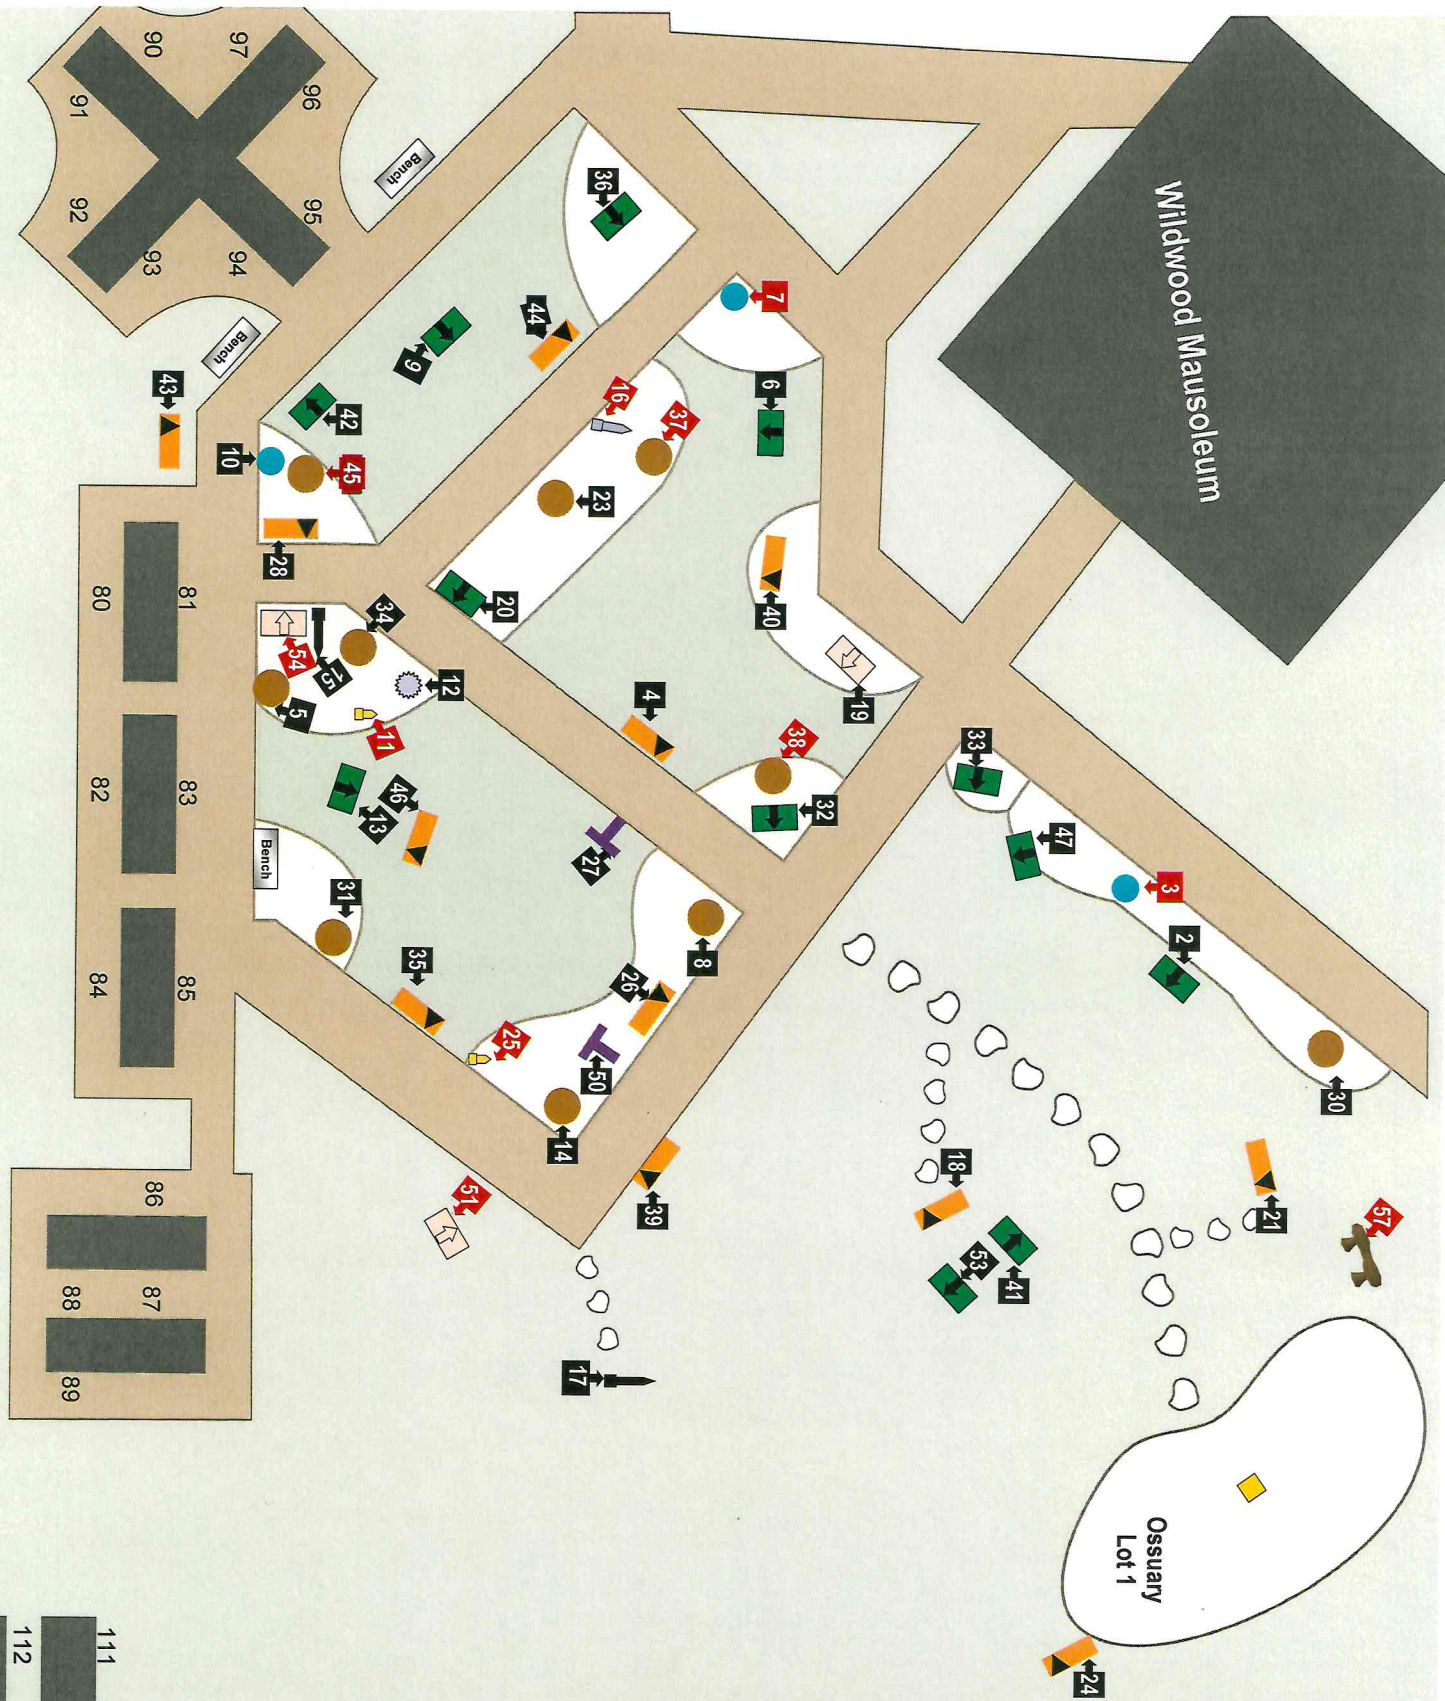

Wildwood Cremation Garden Key

- Melrose Black Private Companion Estate Memorial
- Mesabi Black Private Companion Estate Memorial
- Back to Nature - Individual
- Back to Nature - Companion
- Pillar - Short
- Pillar - Individual
- Pillar - Companion
- Bird Bath
- Private Niche Bench
- Memorial Bench (not for sale)
- 2 legged bench
- 3 legged bench
- Giving Tree niche
- Couch niche
- Available for Purchase
- Sold Feature
- Feature not yet set

- 111
- 112
- 113
- 114
- 115
- 116
- 117
- 118

Road

Ossuary
Lot 1

111		115
112	113	116
114		117
		118